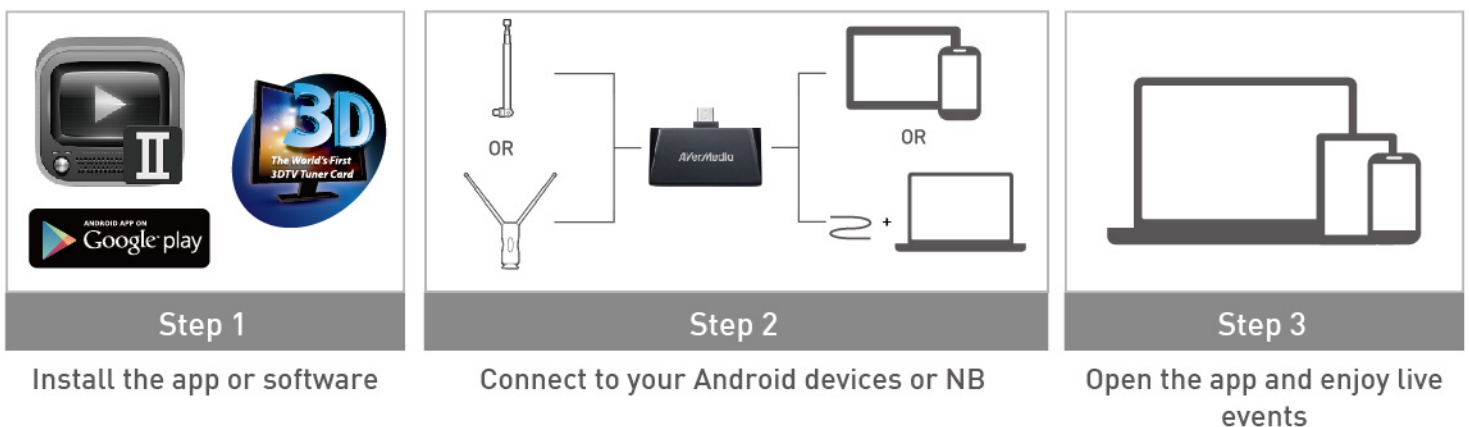

Three steps to setup

Specification

- Interface:
  - -Micro USB 2.0
  - -MCX connector
- TV tuner:
  - -Input signal: 75 Ω (VHF / UHF)
  - -Standards: DVB-T/ DVB-T2
  - -Receiving frequency: 177.5–226.5 MHz (VHF), 474–858 MHz (UHF)
  - -Modulations: QPSK, 16 QAM, 65 QAM, 256 QAM
  - -Dimensions: 42 x 30 x 9 mm
  - -Weight: 7.5 g

System Requirements

- Android device with Quad-core CPU support
- Android 4.2 or later
- DVB-T/DVB-T2 coverage
- Android device with USB OTG support
- Support MPEG-2/MPEG-4/H.264/HD video
- Support H.265 for PC/NB

*Encrypted programs are NOT supported

*For a list of compatible Android devices:

<http://www.avermedia.com/tv_more/product/tv/avertv_mobile_510>

Package Includes

- AVerTV Mobile 510
- Telescopic antenna
- High-gain antenna with clip base and suction cup
- Micro USB to USB cable
- Quick installation guide

*The accessories may vary slightly depending on the country