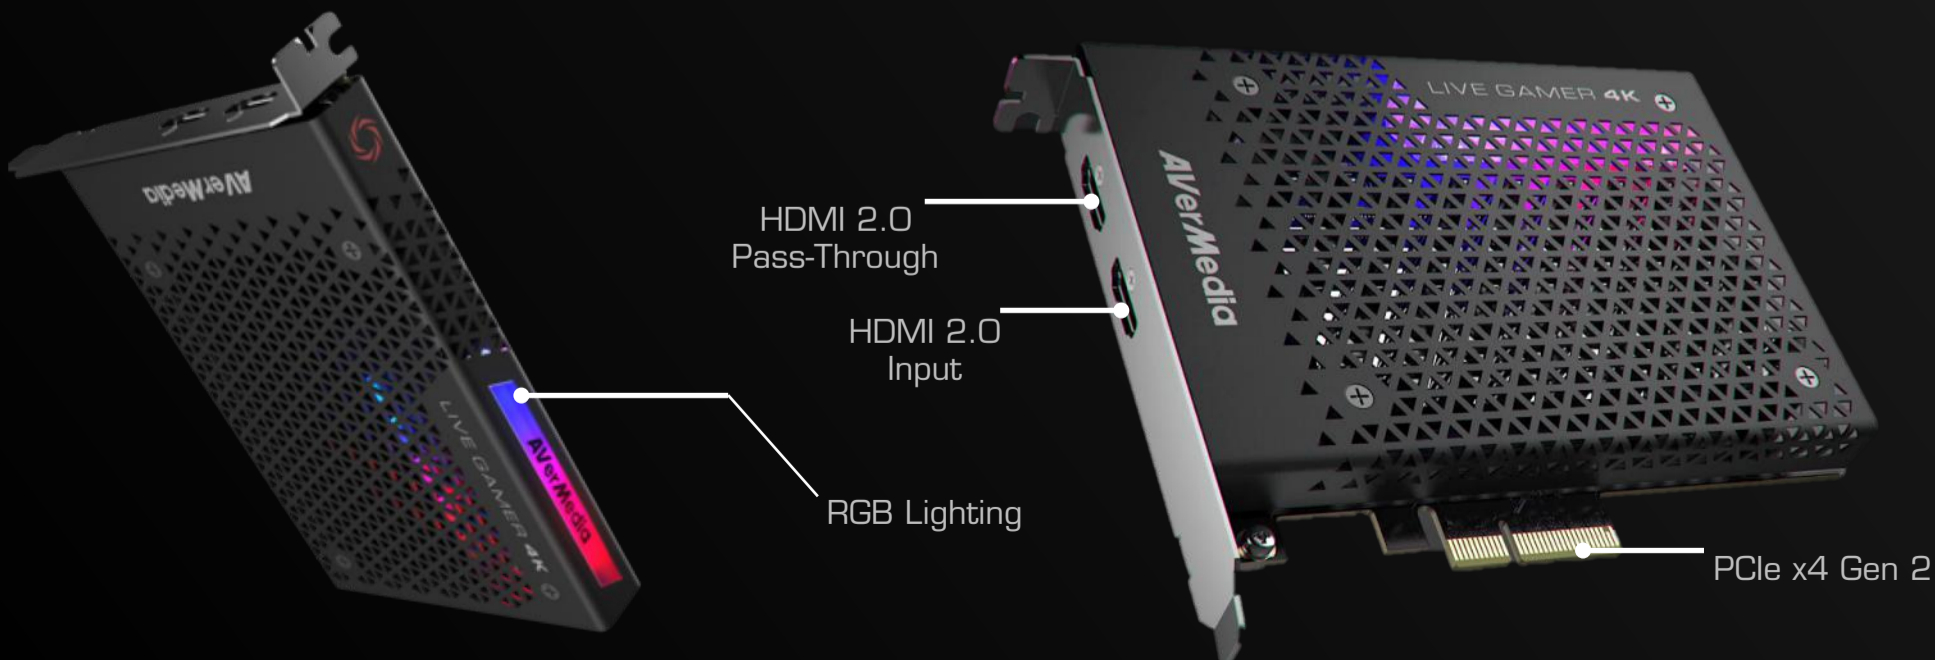

GC573

**LIVE GAMER****4K**

Game Streaming Capture Card

**FEATURES****4Kp60 HDR**

Capture astonishing 4Kp60 HDR video content

**High Frame Rate**

Record Full HD video at whopper 240 FPS

**Ultra Low Latency**

Enjoy playing on RECentral preview screen with virtually no latency

**RGB Lighting**

Give your rig one more reason to shine, with 3 preset RGB modes

# GC573 LIVE GAMER 4K