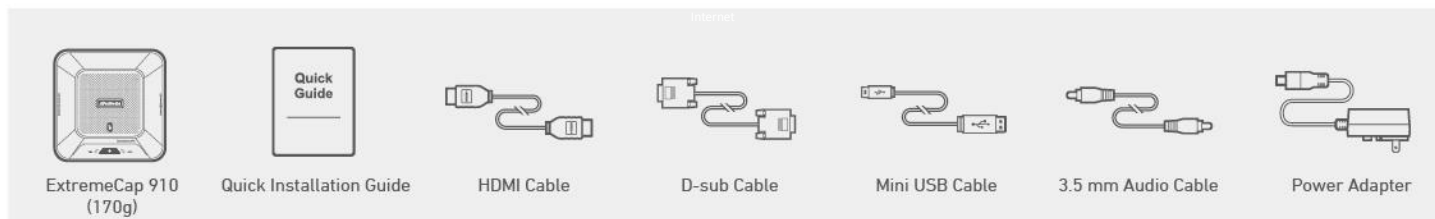

Package Includes

The accessories may vary slightly depending upon the country of purchase.