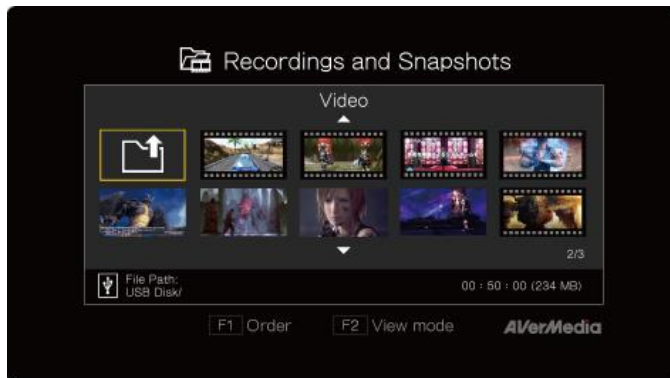

### Product Features

- Capture HD Gameplay in 1080p
- Work without a PC
- One-click Capture
- H.264 Hardware Compression
- Recording Playback
- Take Snapshots while Gaming or Playback
- Record Game Footage in Real-time
- Pass-thru Mode Support
- Record to the Internal 2.5" or External USB Hard Drive
- Built-in 2.5" HDD Slot
- Recording Pause
- Remote Control Included

# Game Capture HD

● Intuitive main menu

● Recording gallery in thumbnail view