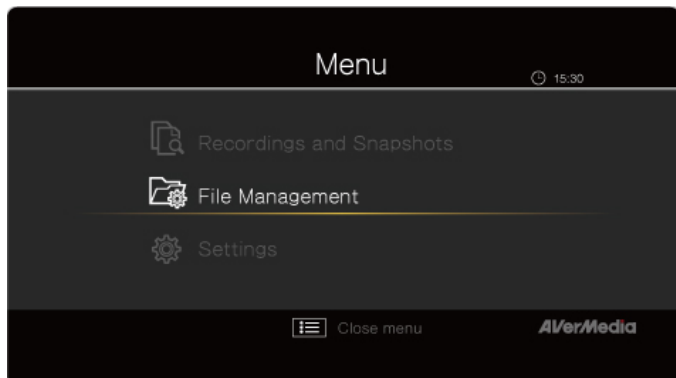

Game Capture HD

● Intuitive main menu